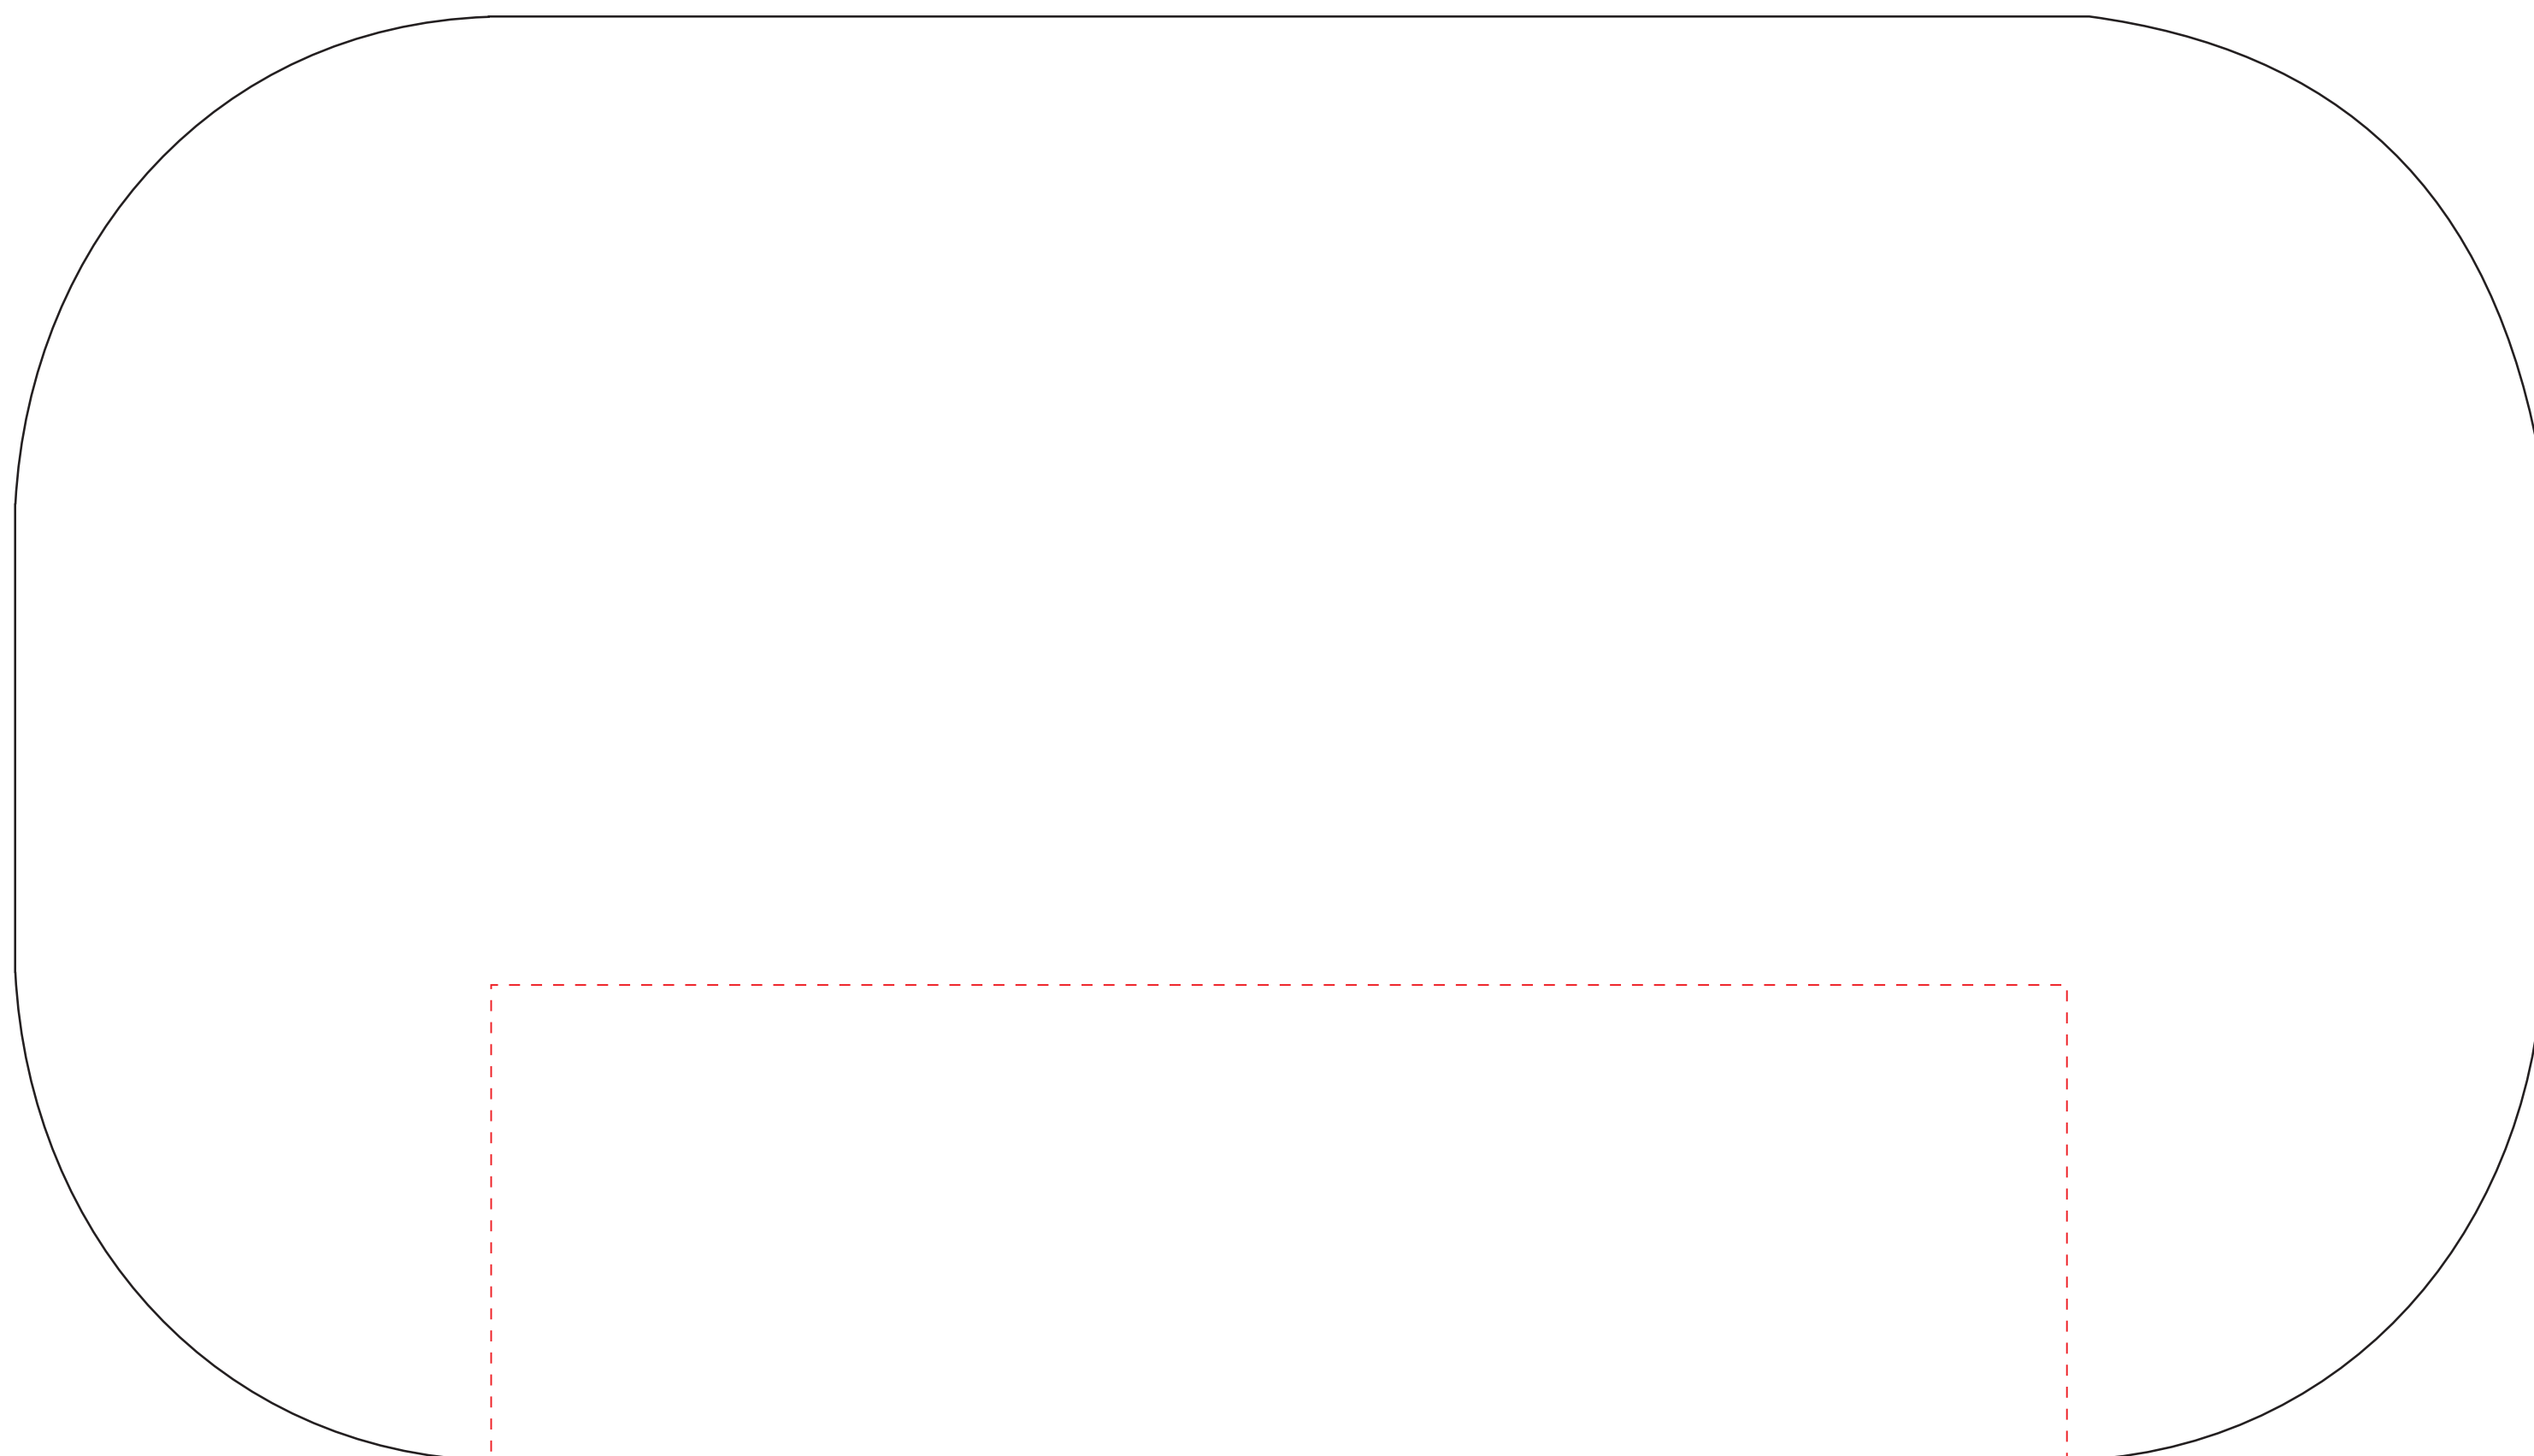

# TABLE COVER TEMPLATE

## 8ft 4-Sided Table Drape

**BACKGROUND**

**SAFE DESIGN AREA**

## ART GUIDELINES

**Template is set up to 10% scale.**

**Do not resize template or change size/shape of pole sleeve.**

**Convert all text to outlines.**

**The document should be in CMYK color mode.**

**Pantone Solid Coated colors should be used to ensure matching.**