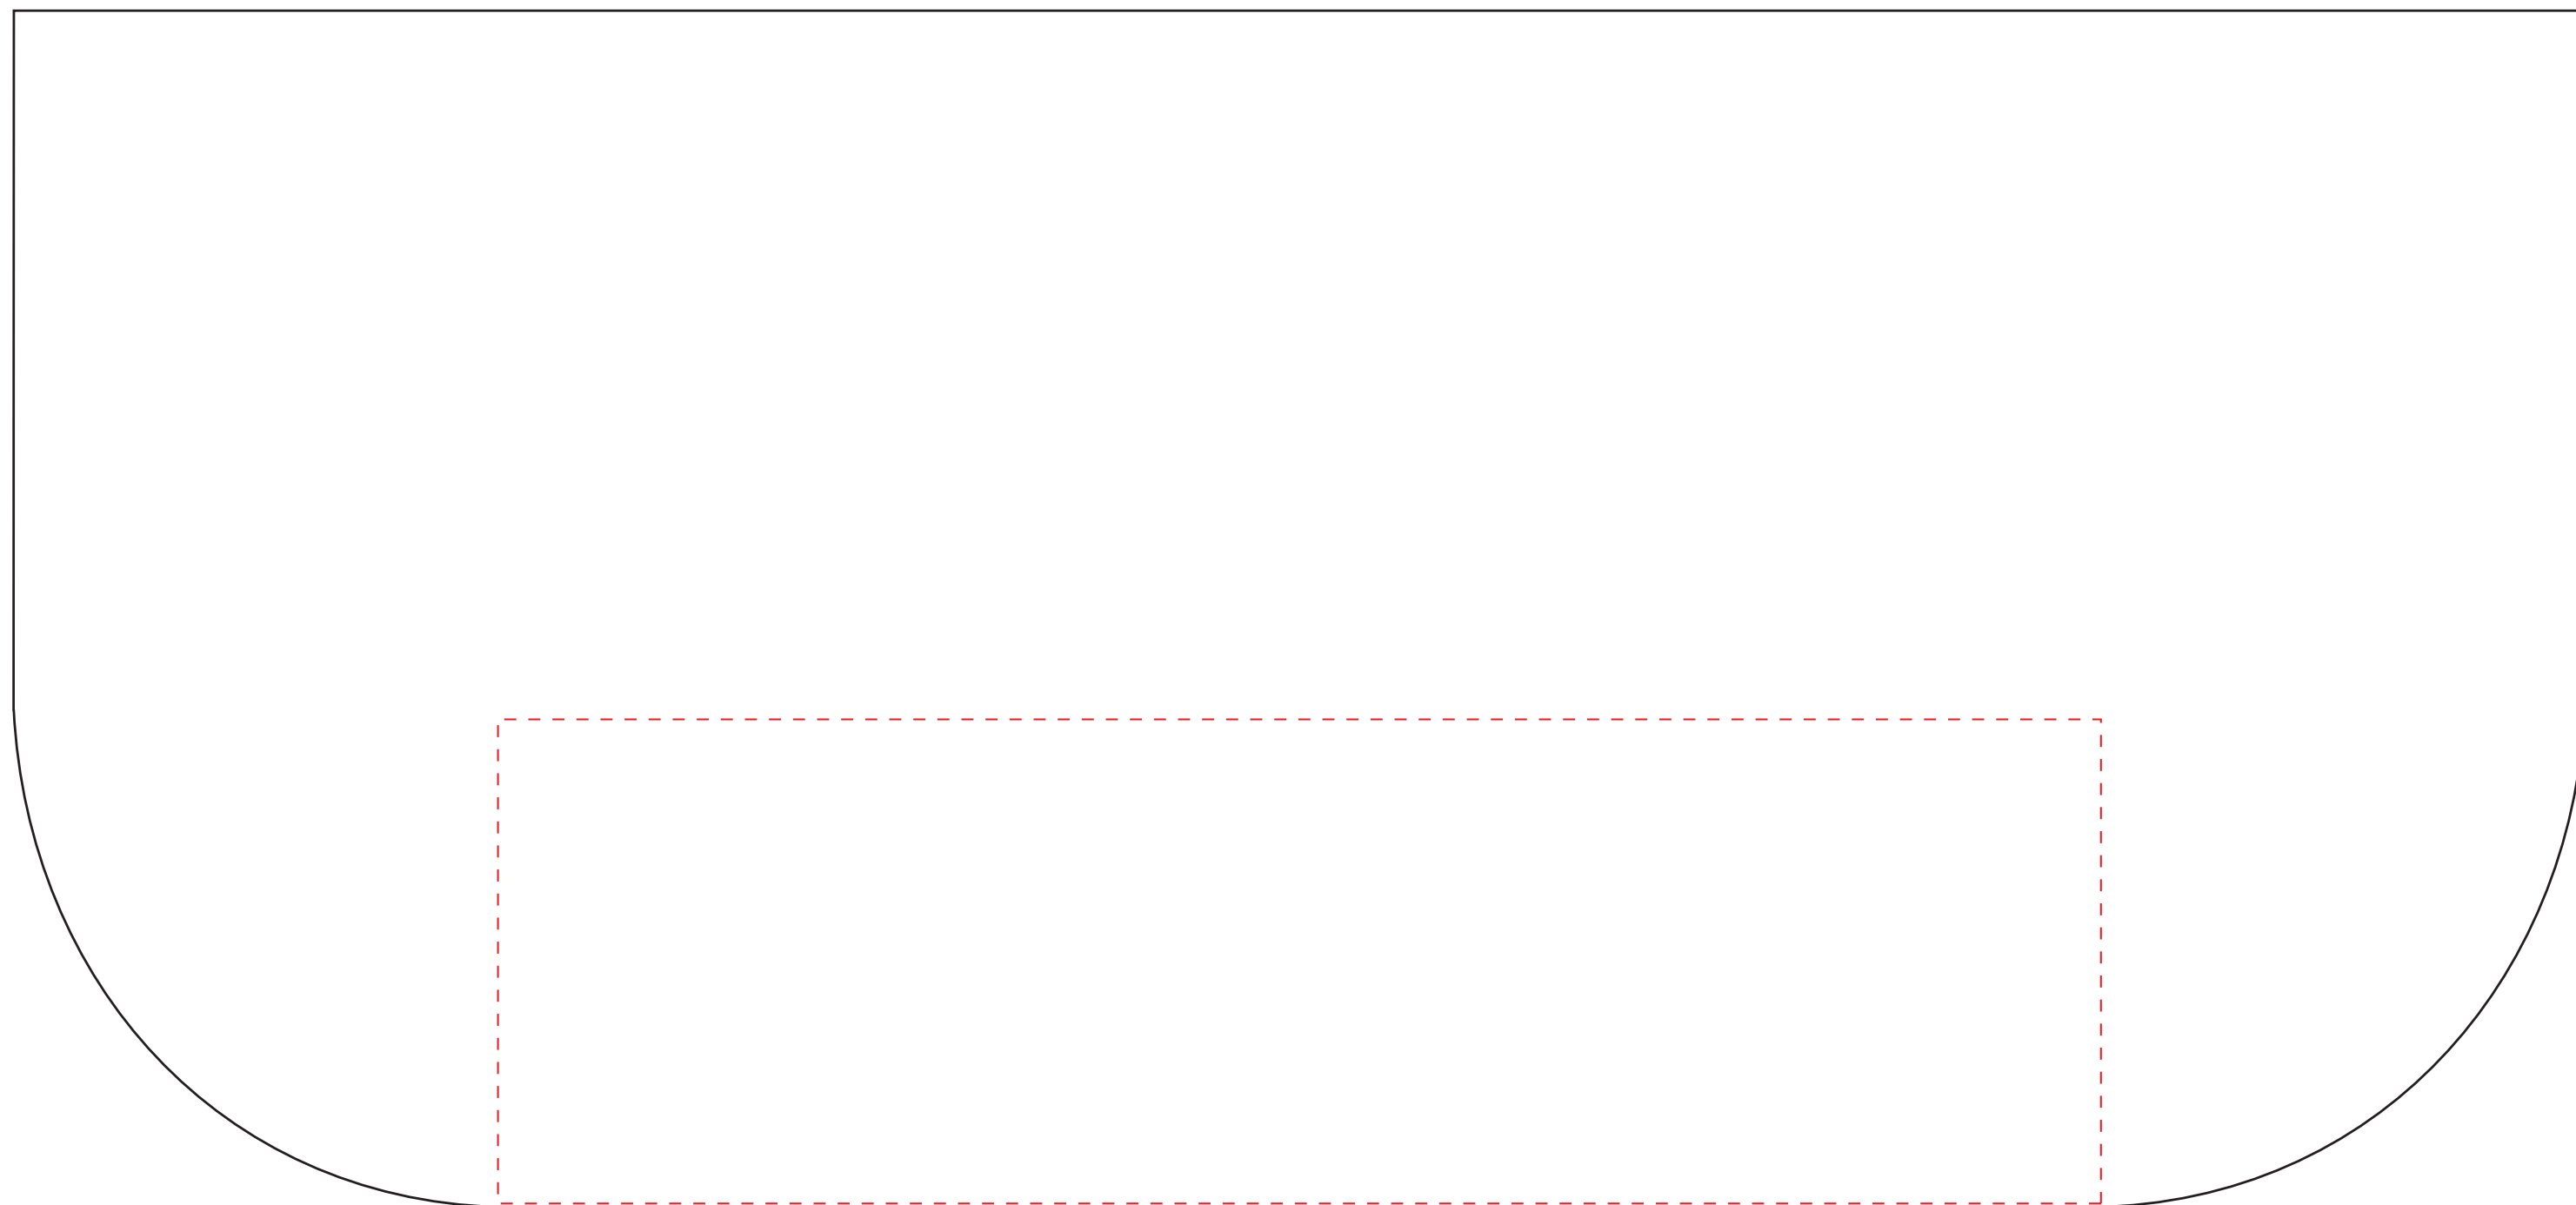

# TABLE COVER TEMPLATE

## 8ft 3-Sided Table Drape

**BACKGROUND**

**SAFE DESIGN AREA**

## ART GUIDELINES

**Template is set up to 10% scale.**

**Do not resize template or change size/shape of pole sleeve.**

**Convert all text to outlines.**

**The document should be in CMYK color mode.**

**Pantone Solid Coated colors should be used to ensure matching.**